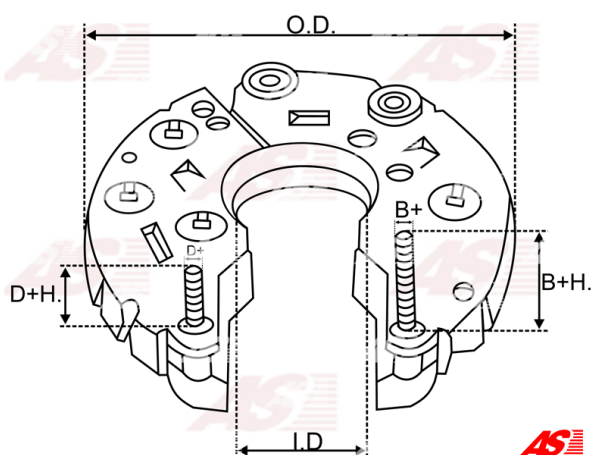

## Cechy produktu

|                |      |
|----------------|------|
| B+H.           | 29   |
| B+thread       | M8   |
| O.D.           | 145  |
| I.D.           | 39.5 |
| Mounting dist. | 100  |
| D+H.           | 25.5 |
| D+thread       | M5   |
| Diode Amp.     | 50   |
| Diodes         | 14   |