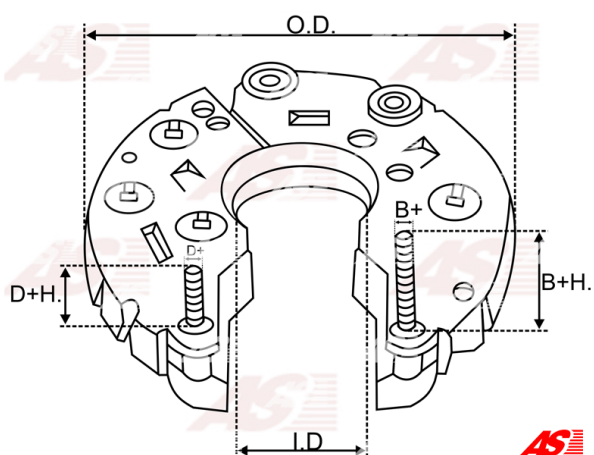

## Cechy produktu

B+H.	29
B+thread	M8
O.D.	145
I.D.	39.5
Mounting dist.	100
D+H.	25.5
D+thread	M5
Diode Amp.	50
Diodes	14