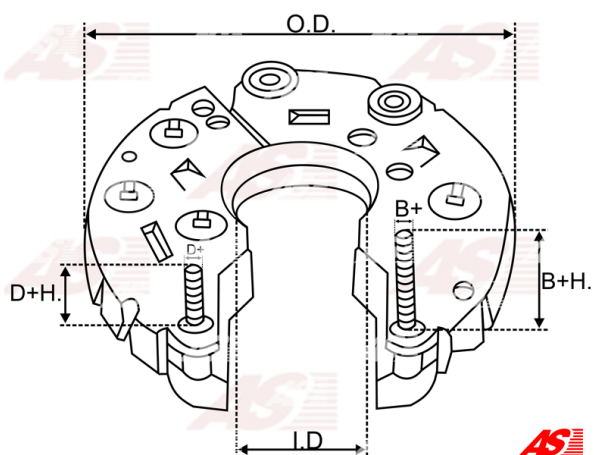

## Cechy produktu

|                |      |
|----------------|------|
| B+H.           | 23.5 |
| B+thread       | M8   |
| O.D.           | 112  |
| I.D.           | 23   |
| Mounting dist. | 65   |
| D+H.           | 9.5  |
| D+thread       | M5   |
| Diode Amp.     | 50   |
| Diodes         | 6    |
| Źródło         | Y    |