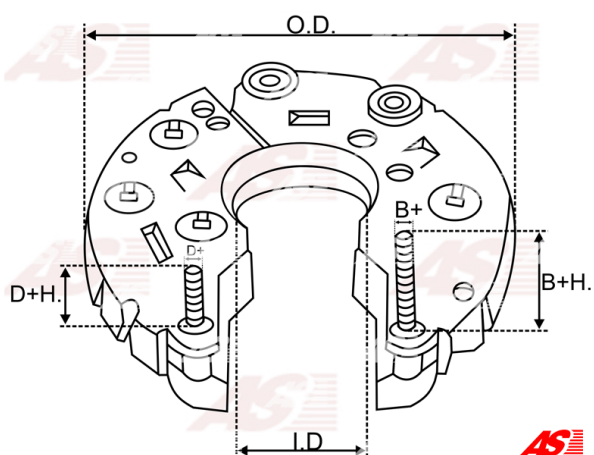

## Cechy produktu

|                |       |
|----------------|-------|
| B+H.           | 34    |
| B+thread       | M6/M8 |
| O.D.           | 121.5 |
| I.D.           | 36    |
| Mounting dist. | 65    |
| D+H.           | 22    |
| D+thread       | M5    |
| Diode Amp.     | 35    |
| Diodes         | 6     |