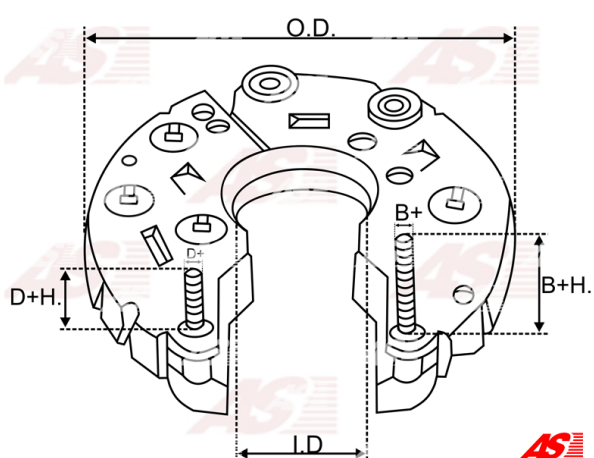

## Cechy produktu

|                |       |
|----------------|-------|
| B+H.           | 30.5  |
| B+thread       | M6    |
| O.D.           | 125.5 |
| I.D.           | 34.5  |
| Mounting dist. | 80    |
| D+H.           | 23    |
| D+thread       | M4    |
| Diode Amp.     | 50    |
| Diodes         | 8     |