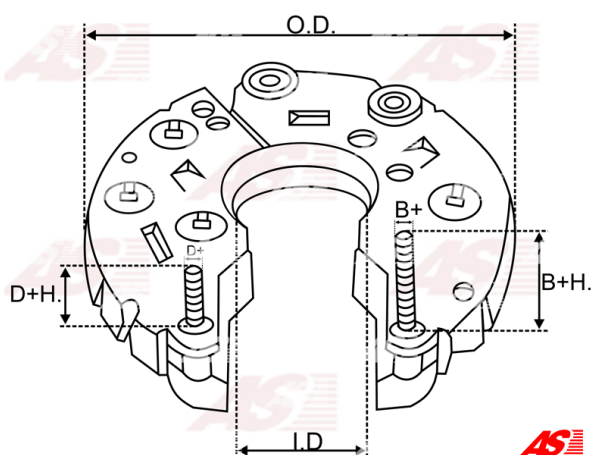

## Cechy produktu

B+H.	33
B+thread	M8
O.D.	125
I.D.	36.5
Mounting dist.	53
D+H.	33
D+thread	M6
Diode Amp.	50
Diodes	14